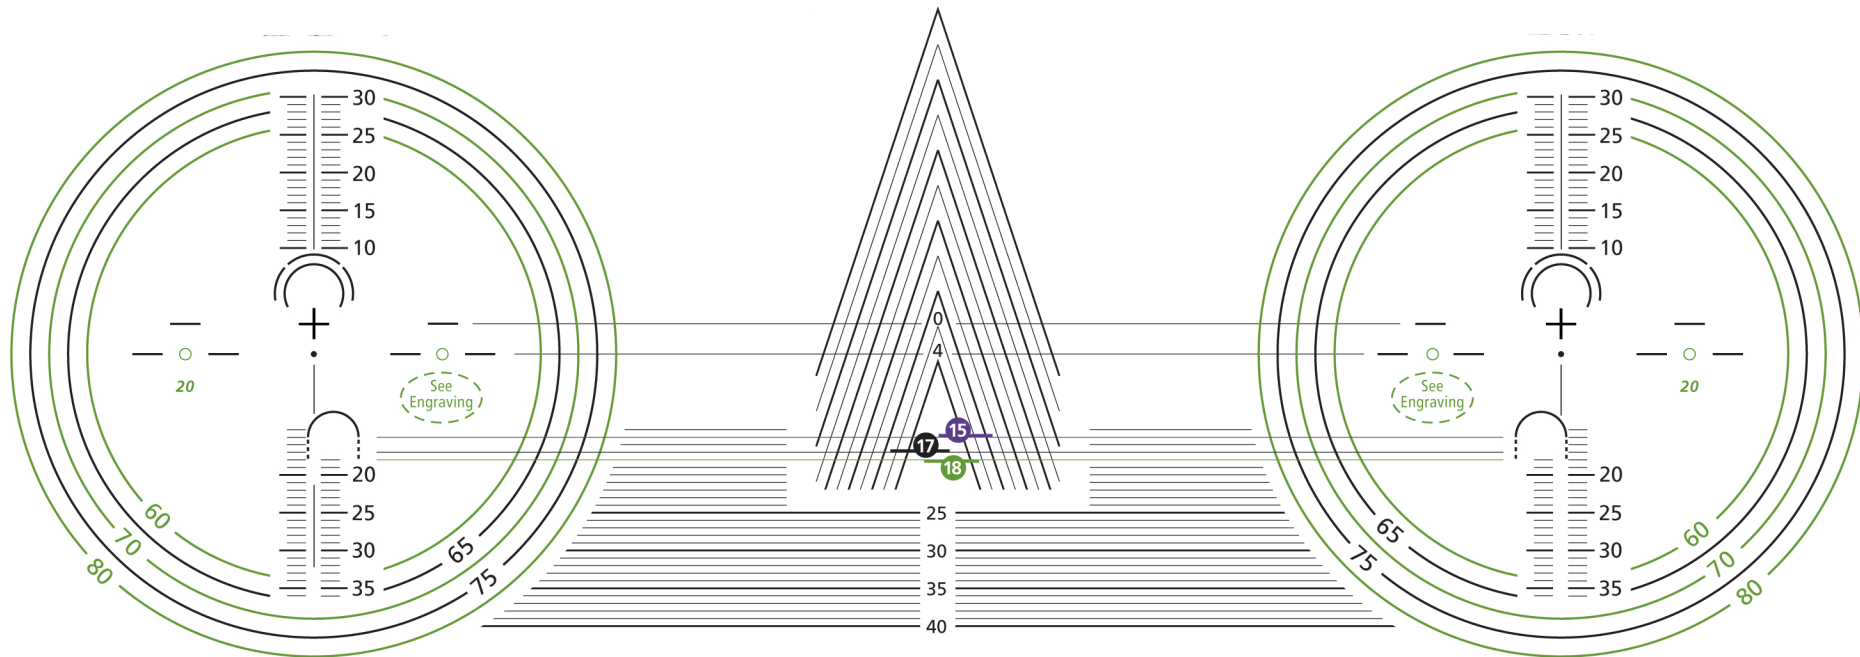

# Shoreview Digital

Fitting Height 18mm

Engravings: Plastic **SF** Trivex **SF\*** Poly **SFP** 1.60 **SF6** 1.67 **SF67**

# SHOREVIEW

DIGITAL PROGRESSIVE